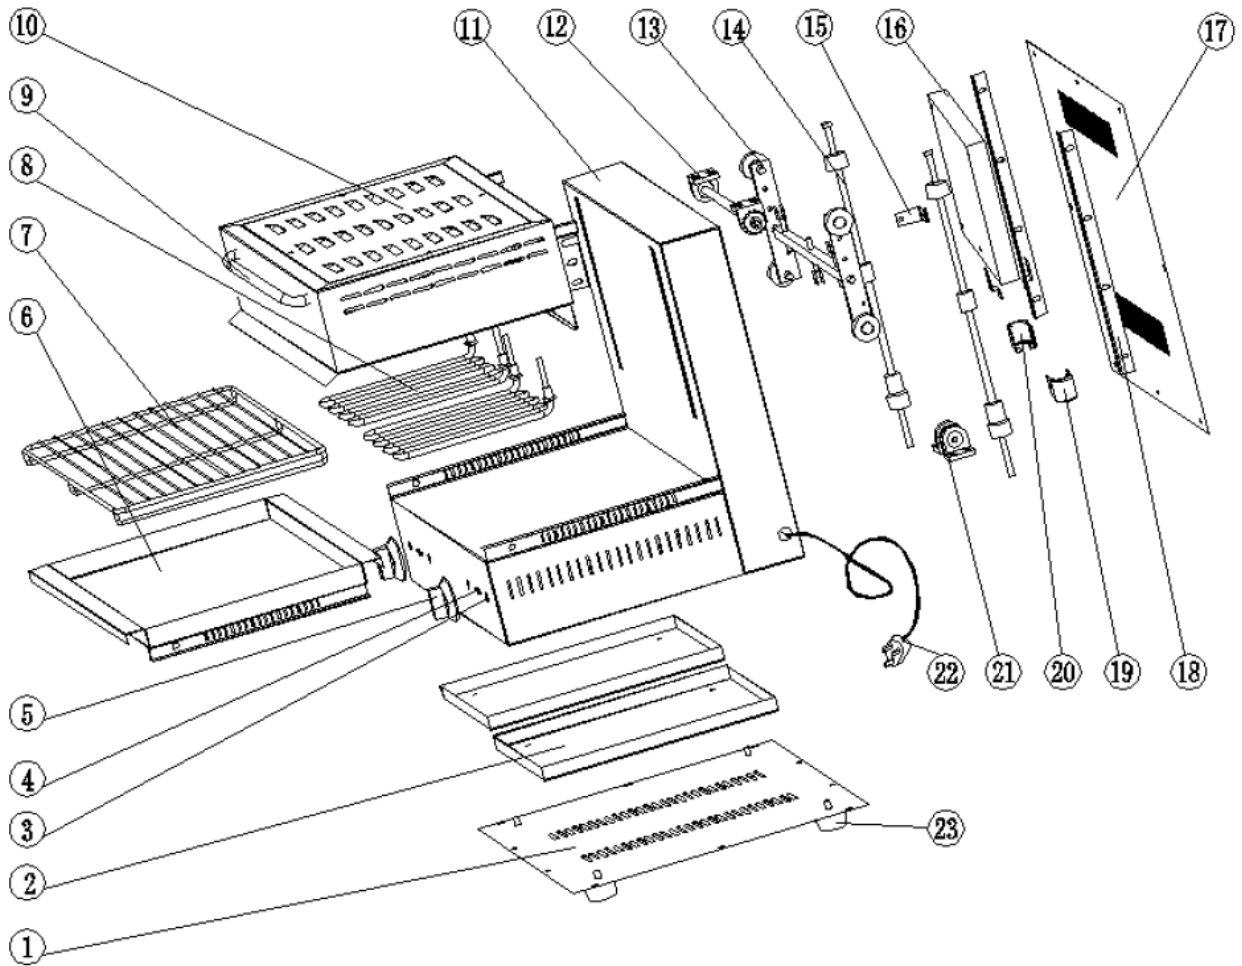

CD679

Machine	Explode	Code	Description
CD679 - Adjustable Salamander Grill	1	☎	Bottom plate assembly
CD679 - Adjustable Salamander Grill	2	☎	Lower heat insulation plate
CD679 - Adjustable Salamander Grill	3	AD585	Indicator light(green)
CD679 - Adjustable Salamander Grill		AA031	Indicator light(red)
CD679 - Adjustable Salamander Grill	4	AD796	Energy regulator
CD679 - Adjustable Salamander Grill	5	N243	Knob
CD679 - Adjustable Salamander Grill	6	☎	Oil tray
CD679 - Adjustable Salamander Grill	8	AD797	Grilling rack
CD679 - Adjustable Salamander Grill	9	AD798	Element
CD679 - Adjustable Salamander Grill	10	☎	Top casing
CD679 - Adjustable Salamander Grill	11	☎	Rear Casing
CD679 - Adjustable Salamander Grill	12	☎	Horizontal rod assembly
CD679 - Adjustable Salamander Grill	13	☎	Connection assembly
CD679 - Adjustable Salamander Grill	14	☎	Vertical rod assembly
CD679 - Adjustable Salamander Grill	15	☎	Small cable fixing plate
CD679 - Adjustable Salamander Grill	16	☎	Counterweight assembly
CD679 - Adjustable Salamander Grill	17	☎	Rear cover panel
CD679 - Adjustable Salamander Grill	18	☎	Track for guide wheel
CD679 - Adjustable Salamander Grill	19	☎	Upper fixing plate
CD679 - Adjustable Salamander Grill	20	☎	Lower fixing plate
CD679 - Adjustable Salamander Grill	21	☎	Lower short rod assembly
CD679 - Adjustable Salamander Grill	22	☎	Power Cord
CD679 - Adjustable Salamander Grill	23	AC689	Feet