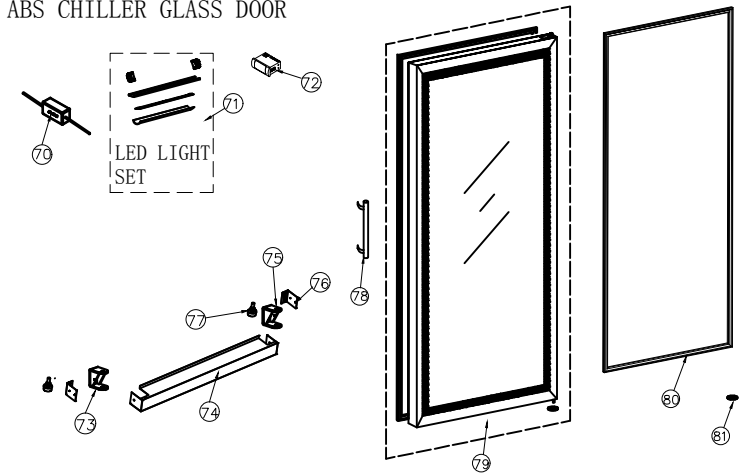

ABS CHILLER SOLID DOOR

ABS CHILLER GLASS DOOR

ABS FREEZER

Legenda:
 W=White Range
 X=S/S Range
 C=Chiller
 F=Freezer

DATE:2020/05/09	VERSION:A1	Unify all 400/600 Range		DESIGN BY: Alberto	
DATE:2017/05/03	VERSION:A0	DESCRIPTION		DESIGN BY:	
		SCALE	MODEL	Q. TY	REMARKS:
		1:1	CR4/CRX4		
MATERIAL:S4		CR/CRX/CN/CNX/CRG/CRXG 4-6 Ser.			
DESIGN BY:Jessie		EXPLODED VIEW			
APPROVED BY:Alberto	CATEGORY	TYPE	GROUP	PART N°	
DATE:2017/05/03	EV	1AR0	A1	1200	