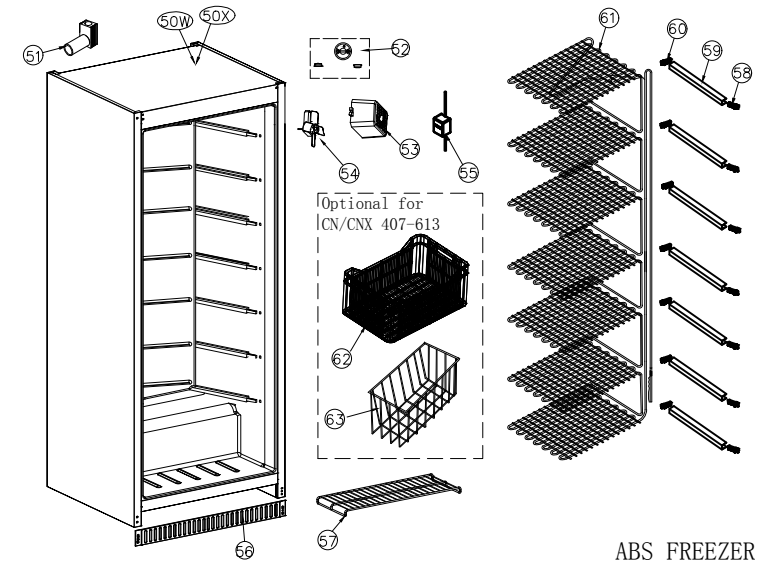

ABS CHILLER SOLID DOOR

ABS CHILLER GLASS DOOR

ABS FREEZER

Legenda:
 W=White Range
 X=S/S Range
 C=Chiller
 F=Freezer

DATE:2020/05/09	VERSION:A1	Unify all 400/600 Range		DESIGN BY: Alberto	
DATE:2017/05/03	VERSION:A0	DESCRIPTION		DESIGN BY:	
		SCALE	MODEL	Q. TY	REMARKS:
		1:1	CR4/CRX4		
MATERIAL:S4		CR/CRX/CN/CNX/CRG/CRXG 4-6 Ser.			
DESIGN BY:Jessie		EXPLODED VIEW			
APPROVED BY:Alberto	CATEGORY	TYPE	GROUP	PART N°	
DATE:2017/05/03	EV	1AR0	A1	1200	