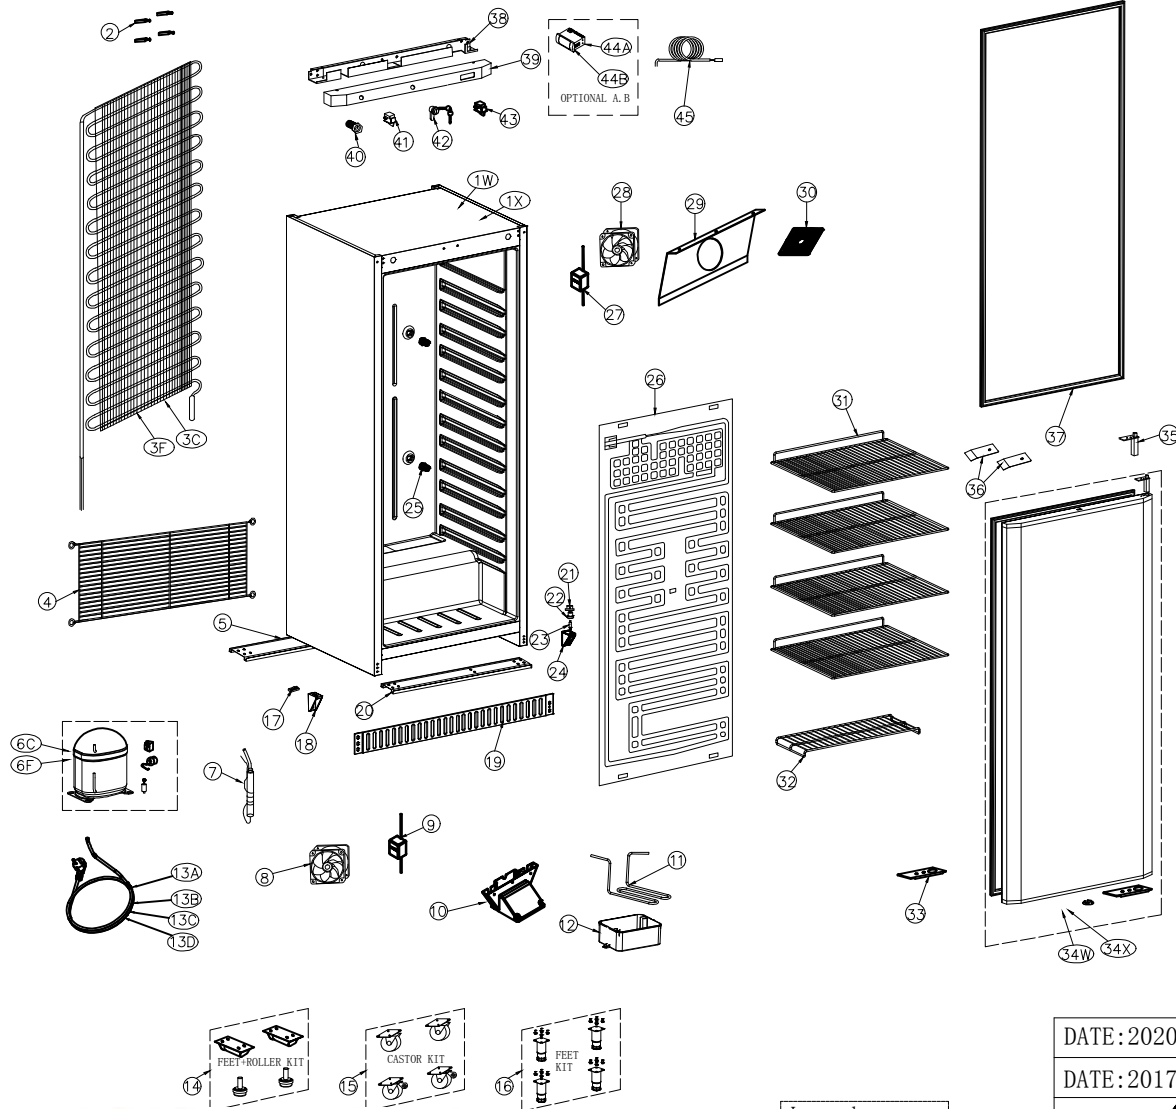

ABS CHILLER SOLID DOOR

ABS CHILLER GLASS DOOR

ABS FREEZER

Legenda:
 W=White Range
 X=S/S Range
 C=Chiller
 F=Freezer

DATE:2020/05/09	VERSION:A1	Unify all 400/600 Range		DESIGN BY: Alberto	
DATE:2017/05/03	VERSION:A0	DESCRIPTION		DESIGN BY:	
		SCALE	MODEL	Q. TY	REMARKS:
		1:1	CR4/CRX4		
MATERIAL:S4		CR/CRX/CN/CNX/CRG/CRXG 4-6 Ser.			
DESIGN BY:Jessie		EXPLODED VIEW			
APPROVED BY:Alberto	CATEGORY	TYPE	GROUP	PART N°	
DATE:2017/05/03	EV	1AR0	A1	1200	